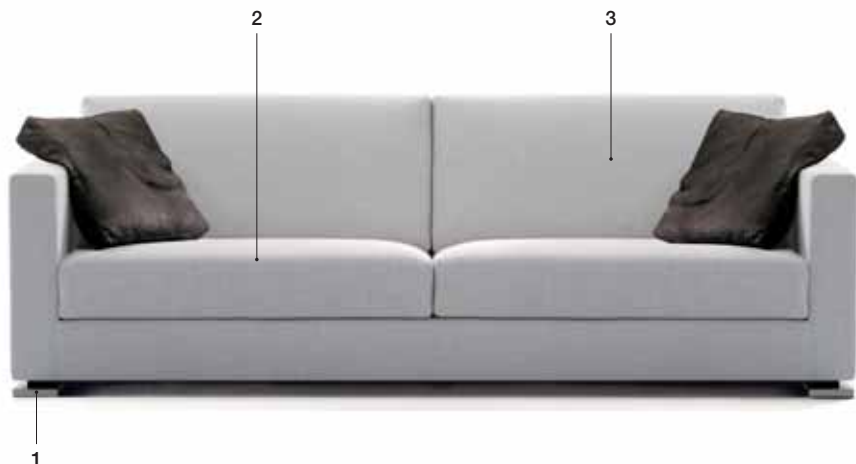

LARA 91

LARA 91 breite Armlehne / wide arm

STANDARDVERSION / STANDARD VERSION:

1. 5-cm-flacher verchromter Metallfuß. 2. Sitzkissen in "POLIDAC". 3. Rückenkissen in "POLIDAC".
1. Small polished steel foot h. cm. 5. 2. Seat cushions in "POLIDAC". 3. Back cushions in "POLIDAC".

LARA 91 mittlere Armlehne / medium arm

STANDARDVERSION / STANDARD VERSION:

1. 5-cm-flacher verchromter Metallfuß. 2. Sitzkissen in "POLIDAC". 3. Rückenkissen in "POLIDAC".
1. Small polished steel foot h. cm. 5. 2. Seat cushions in "POLIDAC". 3. Back cushions in "POLIDAC".

LARA 91 schmale Armlehne / slim arm

STANDARDVERSION / STANDARD VERSION:

1. 5-cm-flacher verchromter Metallfuß. 2. Sitzkissen in "POLIDAC". 3. Rückenkissen in "POLIDAC".
1. Small polished steel foot h. cm. 5. 2. Seat cushions in "POLIDAC". 3. Back cushions in "POLIDAC".